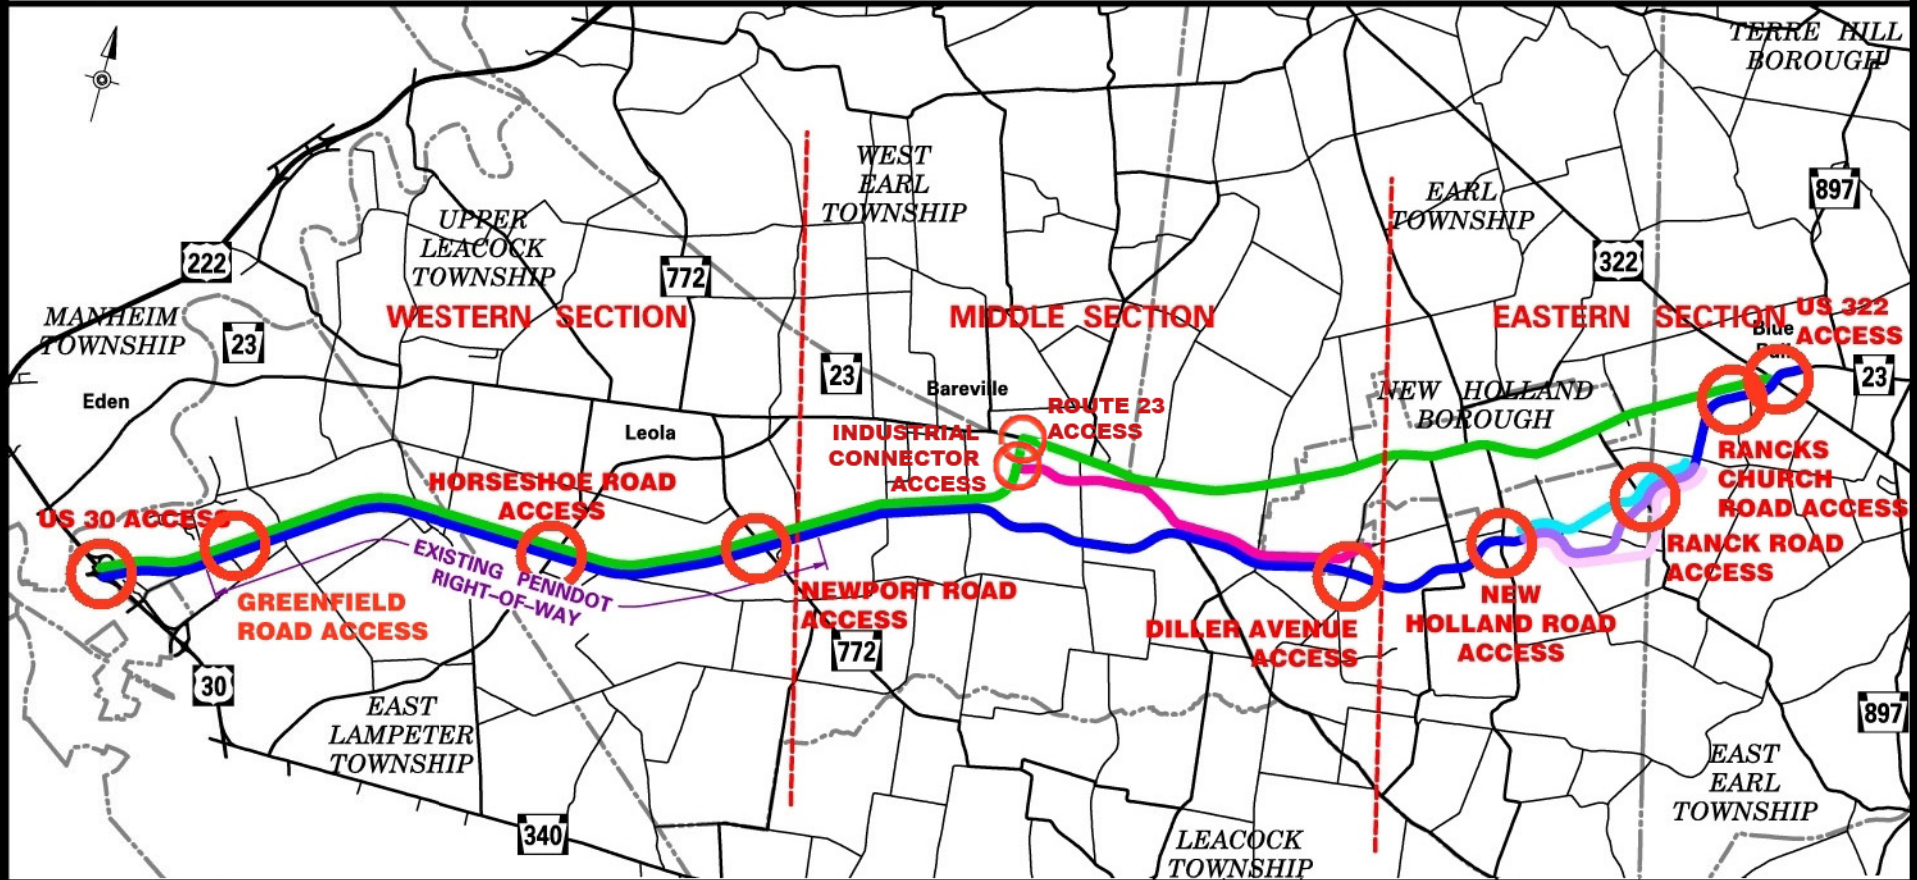

SR 0023, SECTION EIS

BAREVILLE CONNECTOR ALTERNATIVE (2 LANE)

- BAREVILLE CONNECTOR
- INDUSTRIAL CONNECTOR

SOUTHERN ALTERNATIVE (2 LANE)

- SOUTHERN ALTERNATIVE
- NORTH OPTION
- MIDDLE OPTION
- SOUTH OPTION

ACCESS POINT